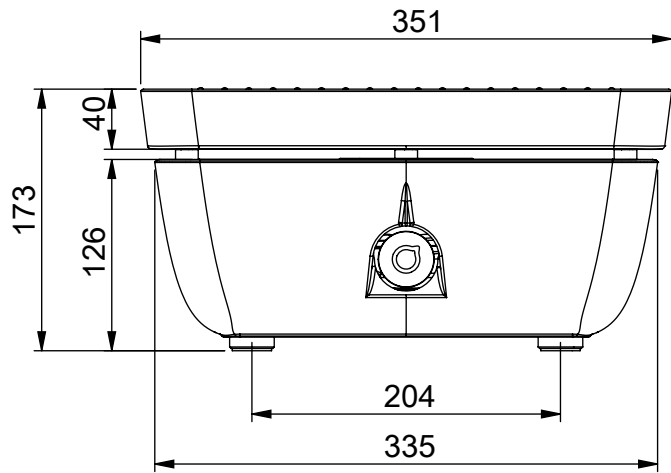

Patio Cooker GRILL/COOK TOP

09.00452.000 | 25/04/17

*Free connection (G1/2")
Male Swivel*

Weight 16.6 kg

GRILL

Weight 15.2 kg

COOK TOP