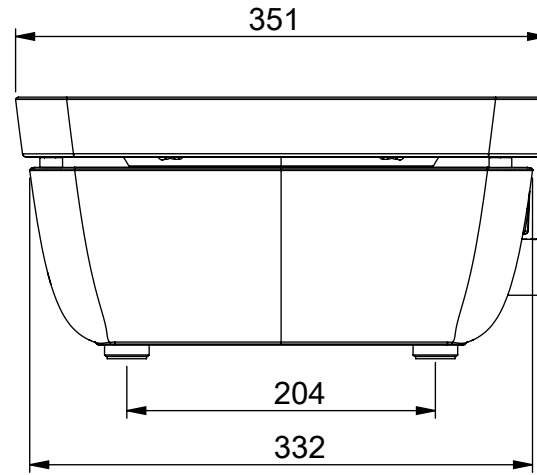

Patio Cooker GRILL/COOK TOP

09.00452.000 | 25/04/17

*Free connection (G1/2")
Male Swivel*

Weight 16.6 kg

GRILL

Weight 15.2 kg

COOK TOP