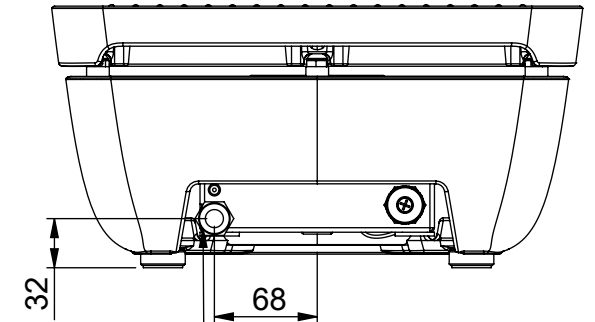

Patio Cooker GRILL/COOK TOP

09.00452.000 | 25/04/17

*Free connection (G1/2")
Male Swivel*

Weight 16.6 kg

GRILL

Weight 15.2 kg

COOK TOP