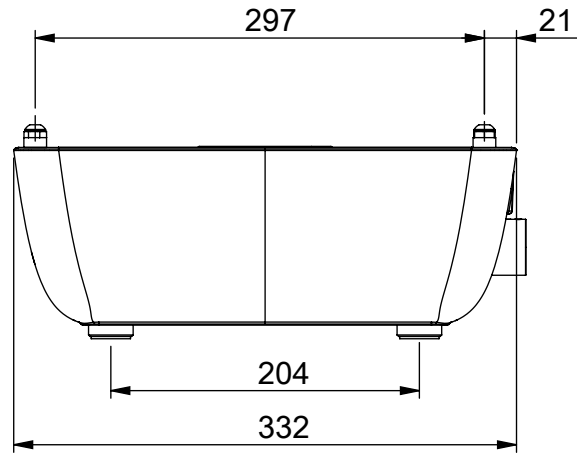

Patio Cooker BASIS

09.00450.000 | 25/04/17

*Free connection (G1/2")
Male Swivel*

Weight: 8.8kg