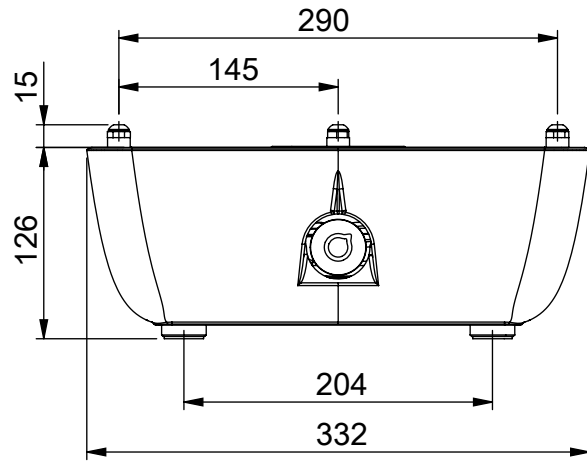

Patio Cooker BASIS

09.00450.000 | 25/04/17

*Free connection (G1/2")
Male Swivel*

Weight: 8.8kg