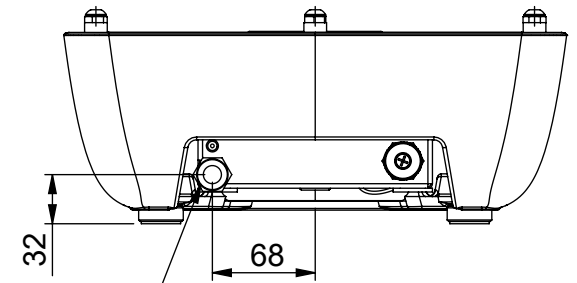

Patio Cooker BASIS

09.00450.000 | 25/04/17

*Free connection (G1/2")
Male Swivel*

Weight: 8.8kg